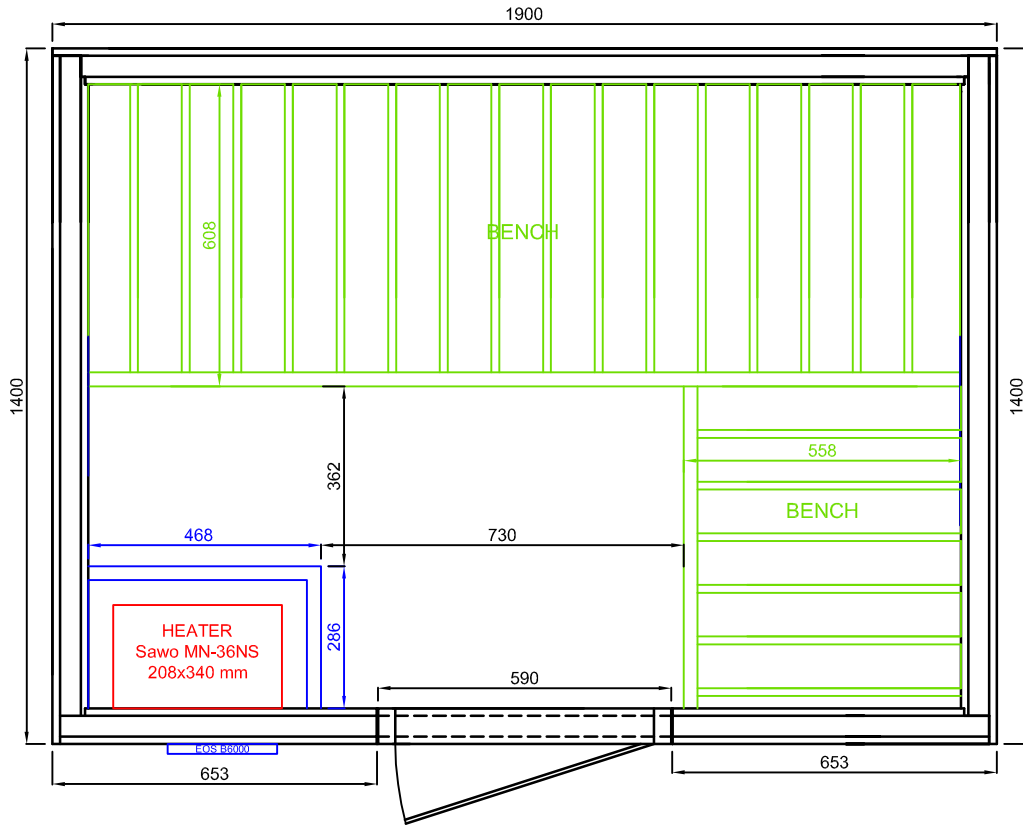

# 140x190 h TRADITIONAL SAUNACABIN

VIEW FROM THE TOP

CROSS-CUT