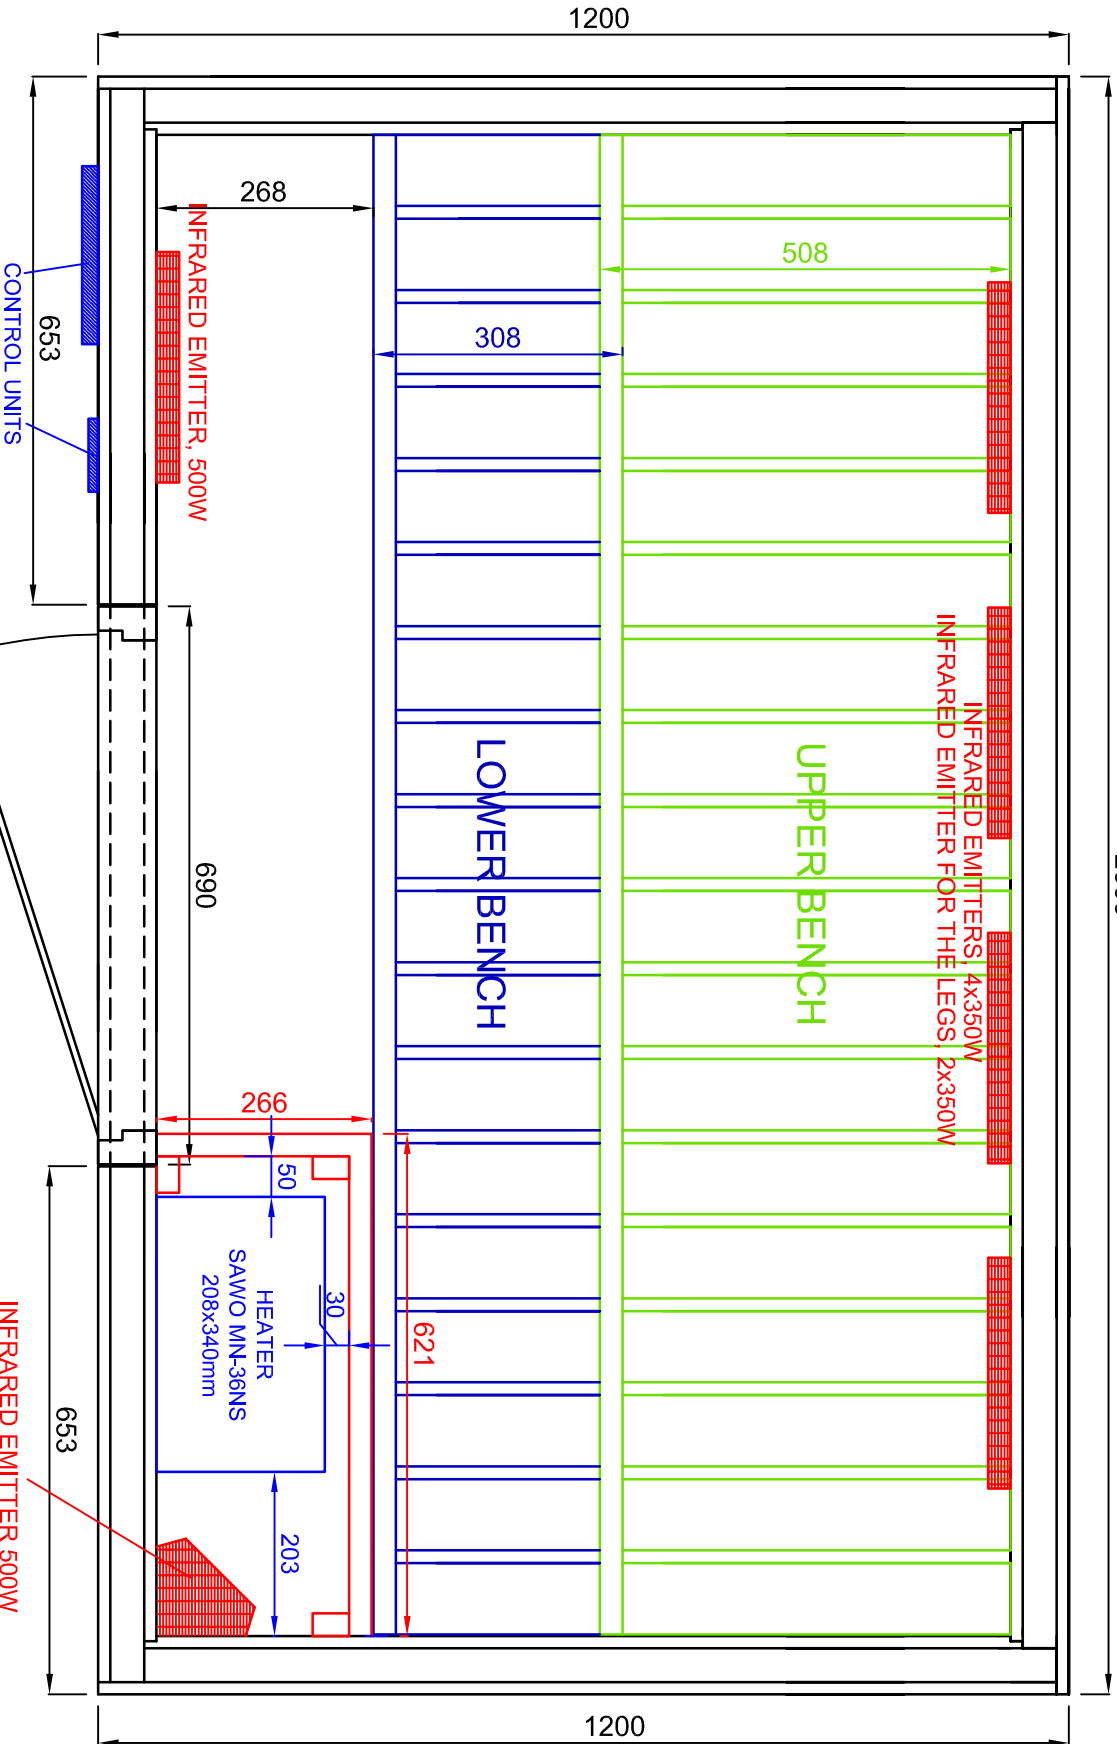

# 120X200h DUAL SAUNA

VIEW FROM THE TOP

2000

TOTAL POWER: INFRARED EMITTERS 3100W

HEATER 3600W