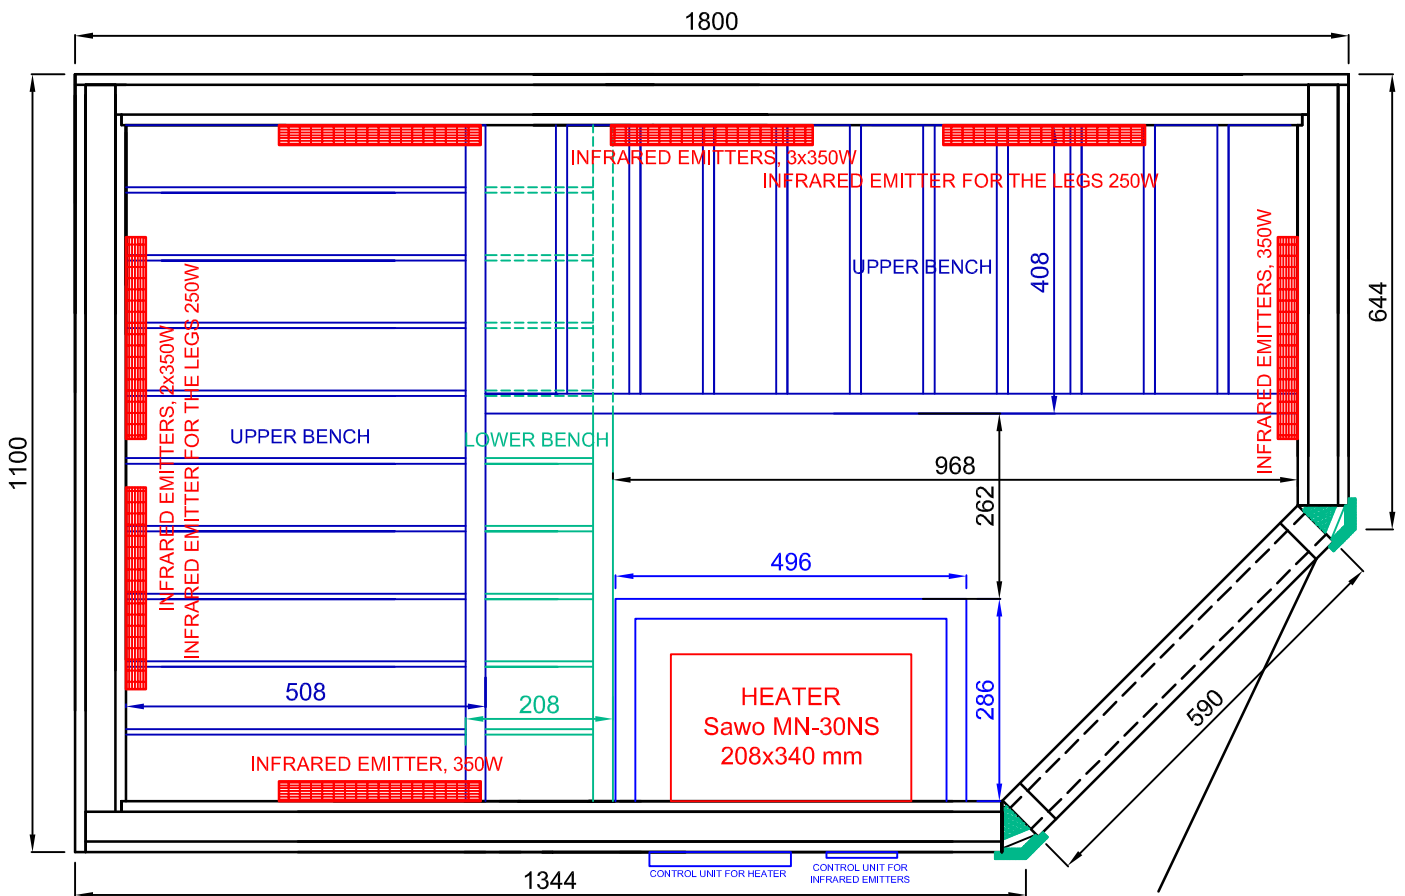

# 110x180C h DUAL SAUNACABIN

INFRARED POWER: 2950 W  
HEATER POWER: 3000 W