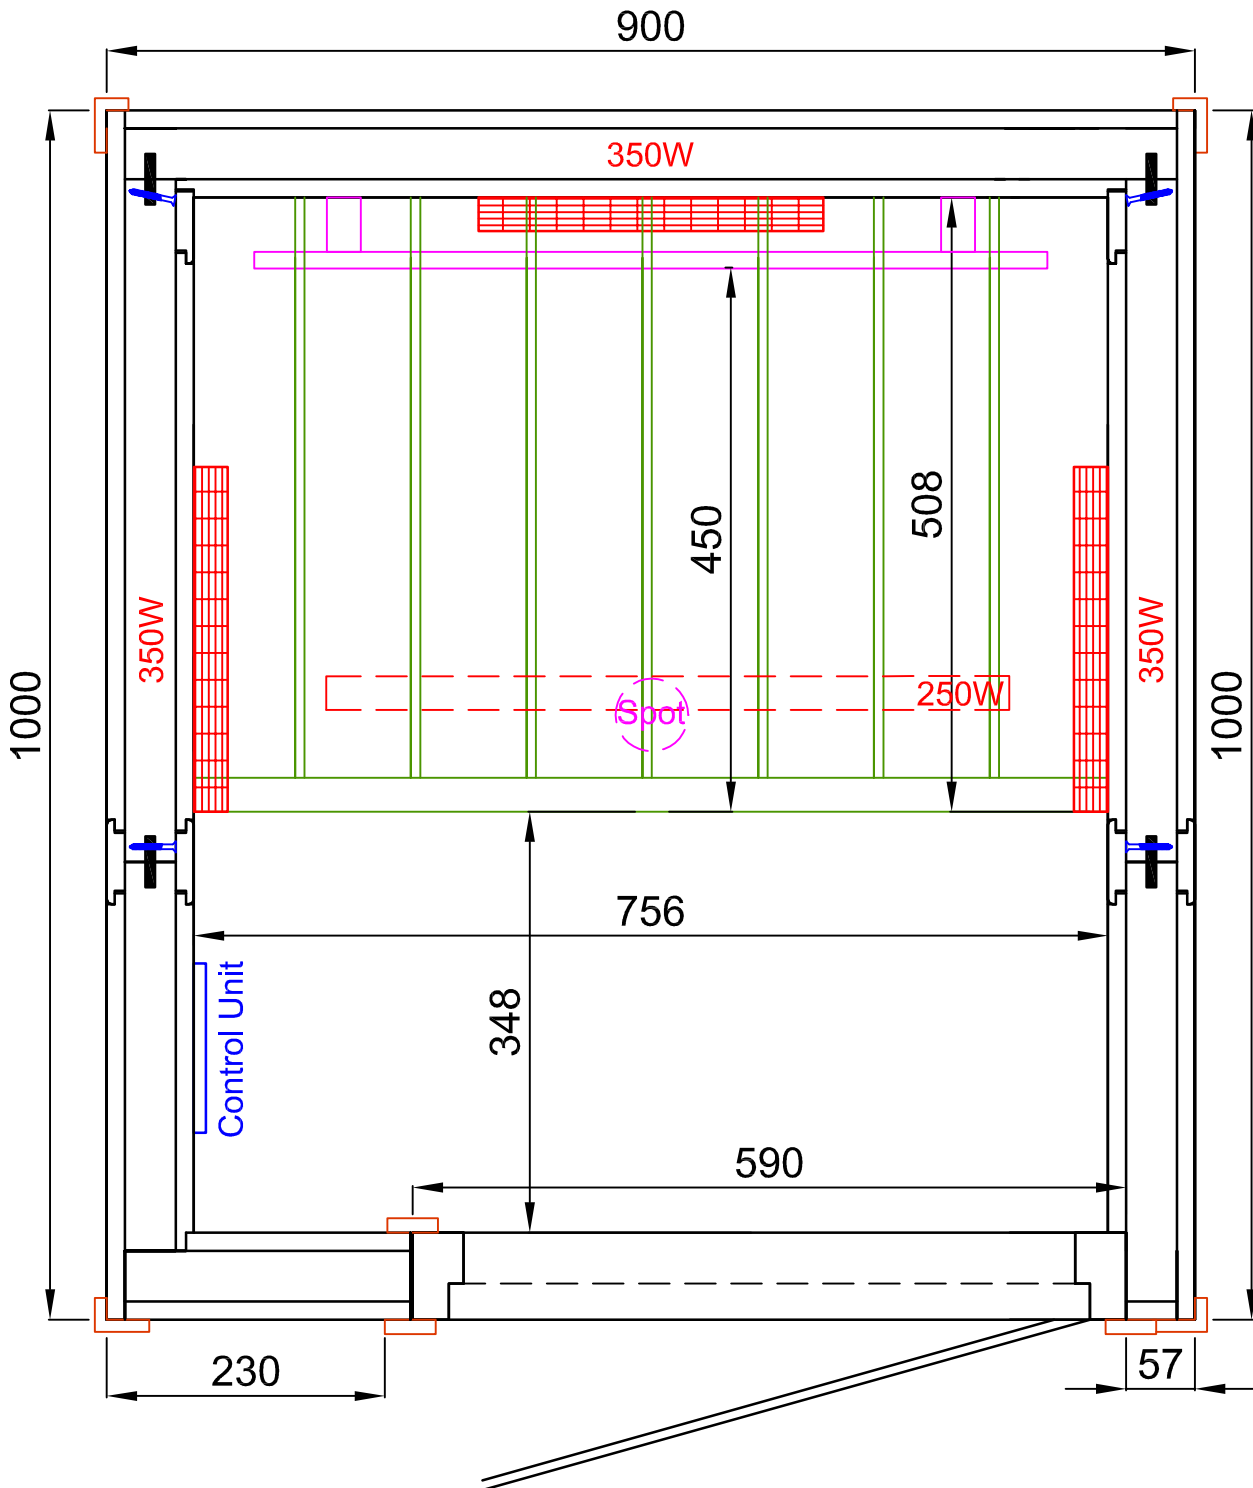

90x100 h INFRARED SAUNACABIN

VIEW FROM THE TOP

OUTSIDE HEIGHT: 198 cm

POWER: 1300 W

DOOR GLASS: BRONZE

MATERIAL: 100% ASPEN (Betulla Bianca)

SIDE WALLS WITH SPECIAL VERTICAL PANELS (FOR INSIDE MOUNTING)

BACK WALL DIVIDED HORIZONTALY INTO 2 PIECES (870x971 mm & 870x895 mm)