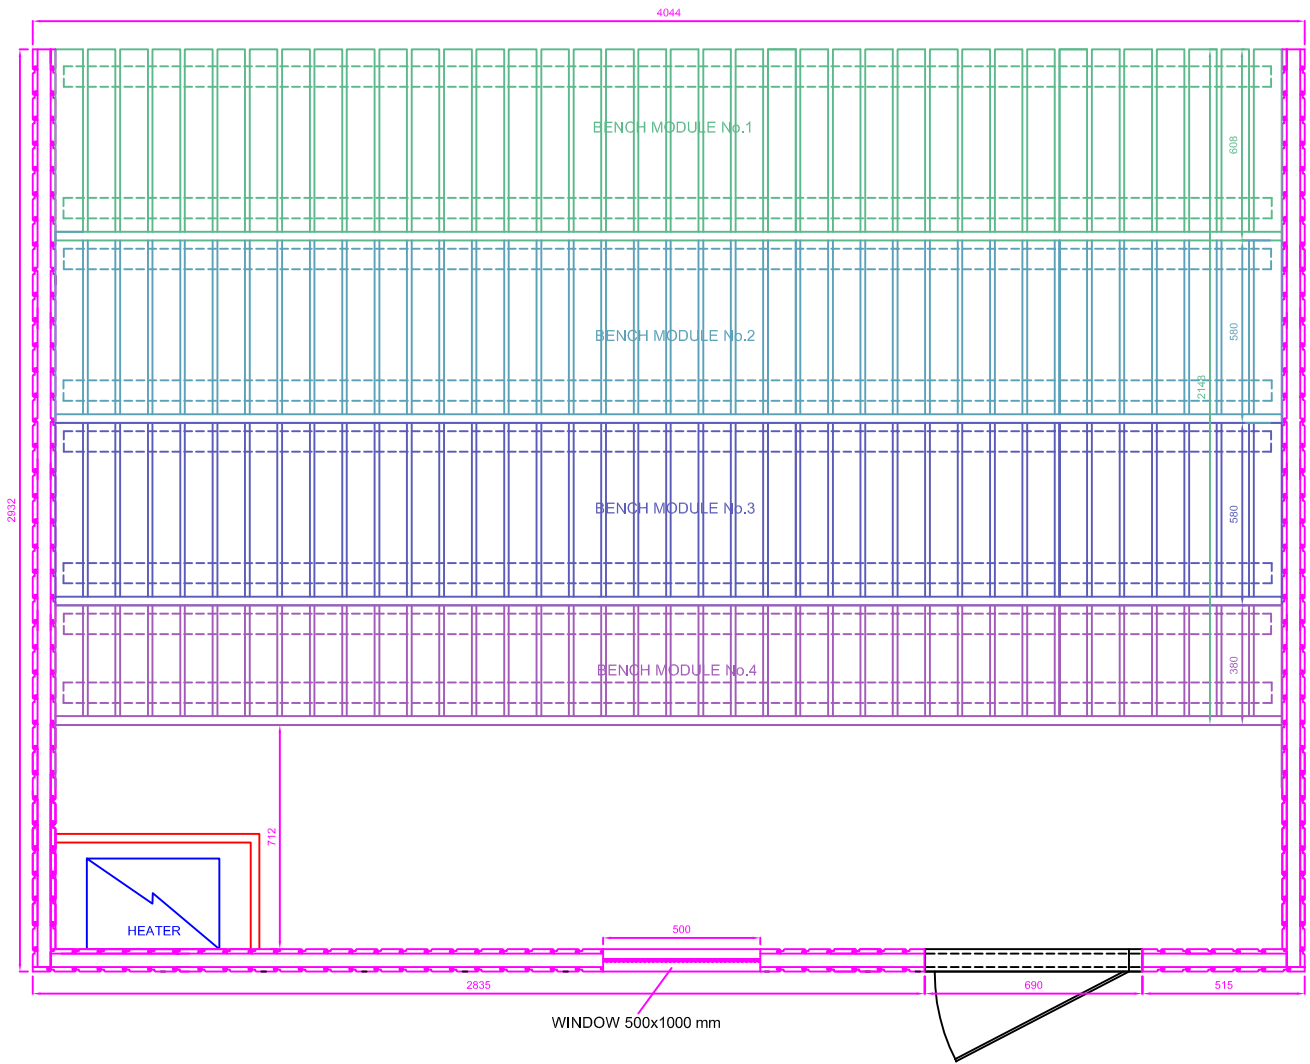

300x400 v TRADITIONAL SAUNACABIN

CROSS-CUT OF THE BENCHES