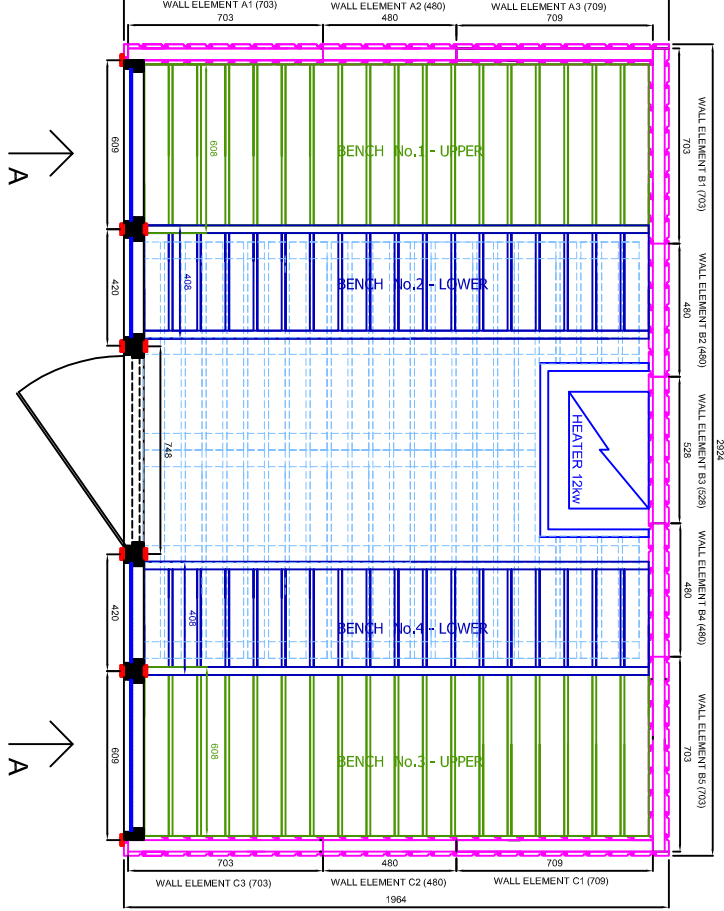

TRADITIONAL SAUNACABIN 200x300 v

TRADITIONAL SAUNACABIN 200x300 v

A-A