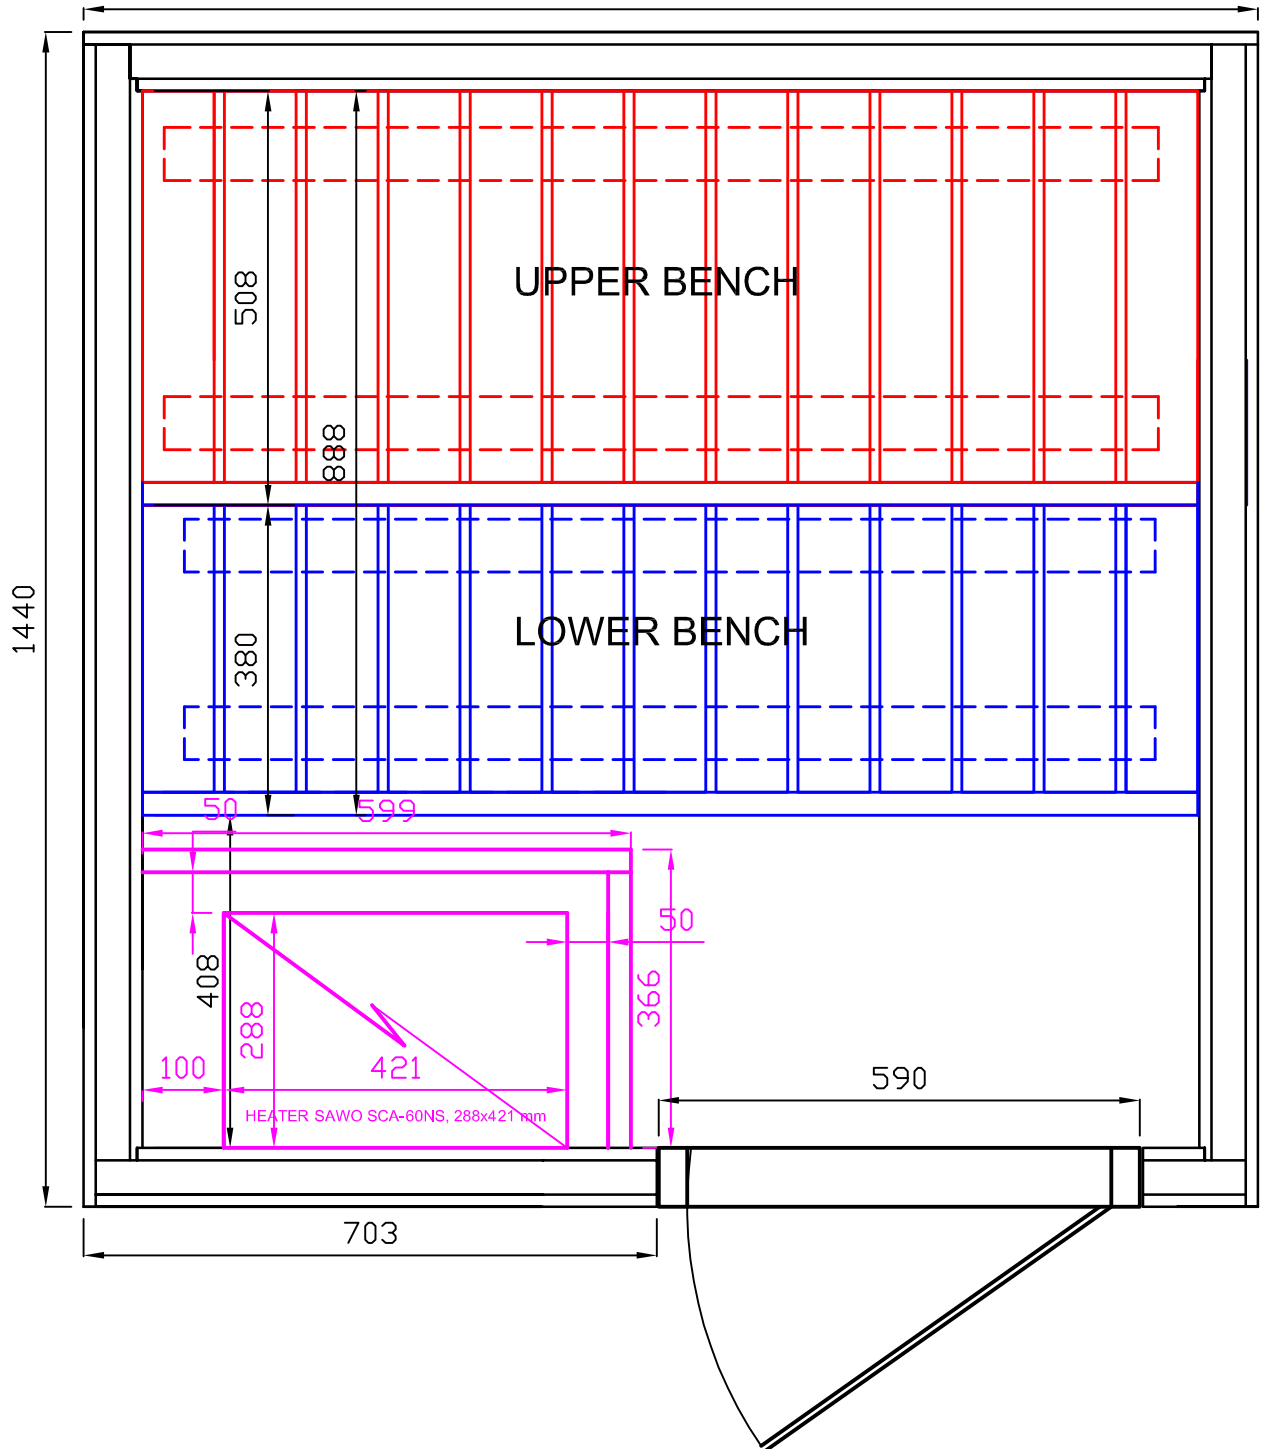

SAUNACABIN 144x144h, VIEW FROM THE TOP

1440

UPPER BENCH

LOWER BENCH

508

888

380

50