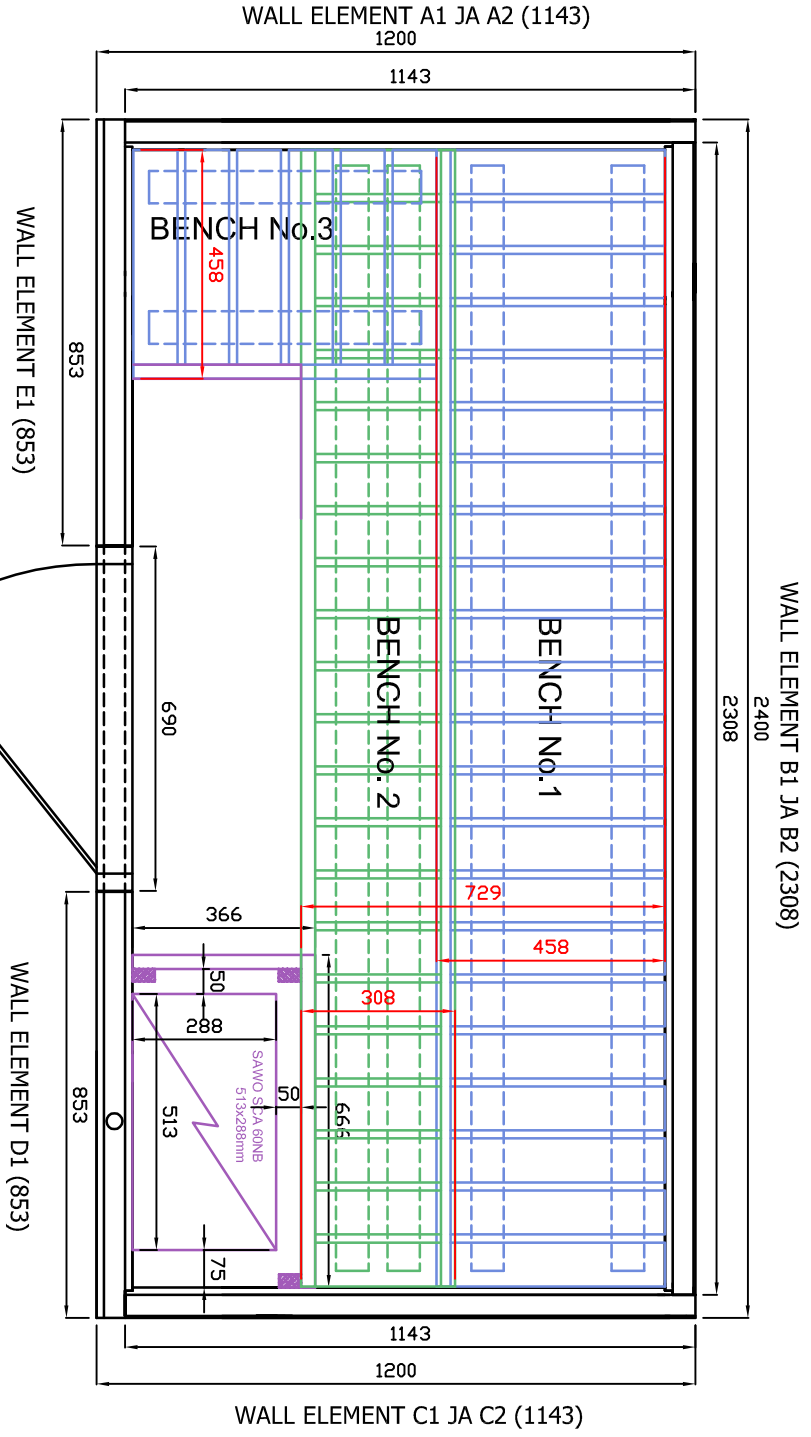

# SAUNACABIN 120x240 h VIEW FROM THE TOP

120x240h TRADITIONAL SAUNACABIN CONTAINS: 3 BENCH MODULES (2x UPPER and 1x LOWER), FLOOR GRIDS, BACK GRIDS, BENCH SKIRTS, HEATER (6 kw) HEATER GUARD, FULL GLASS SAUNADOOR, FRONT WALLS (outside) PANNELLING, SIDES AND BACK (outside) PLYWOOD.