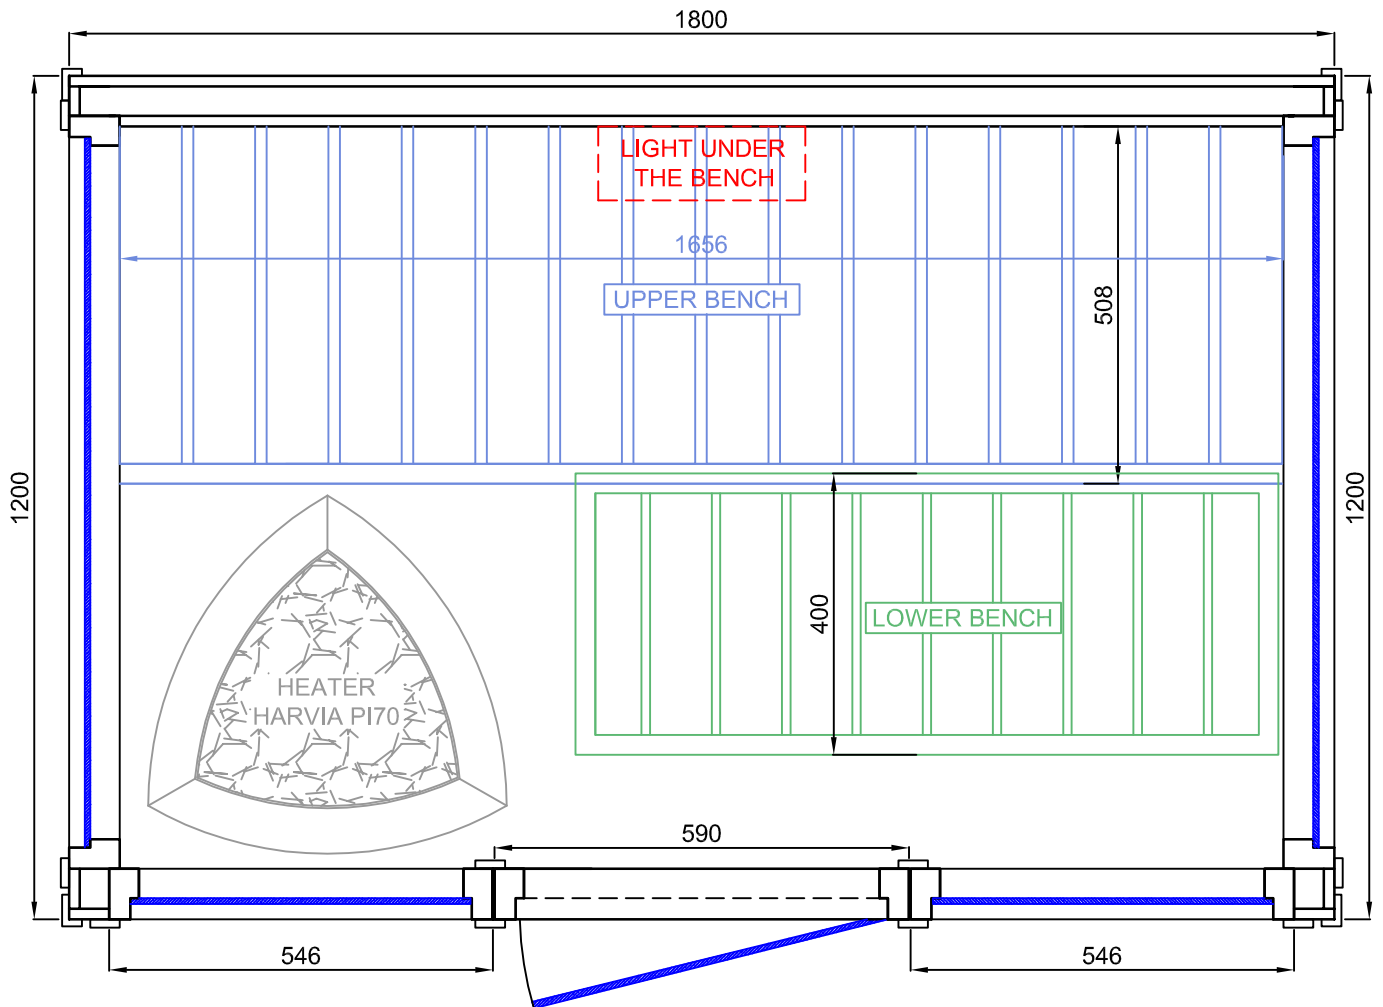

120x180 h TRADITIONAL SAUNACABIN

View from the top

Remote
Control Unit

OUTSIDE HEIGHT: 205 cm

MATERIAL : Alder

DOOR AND WINDOW GLASS: Clear