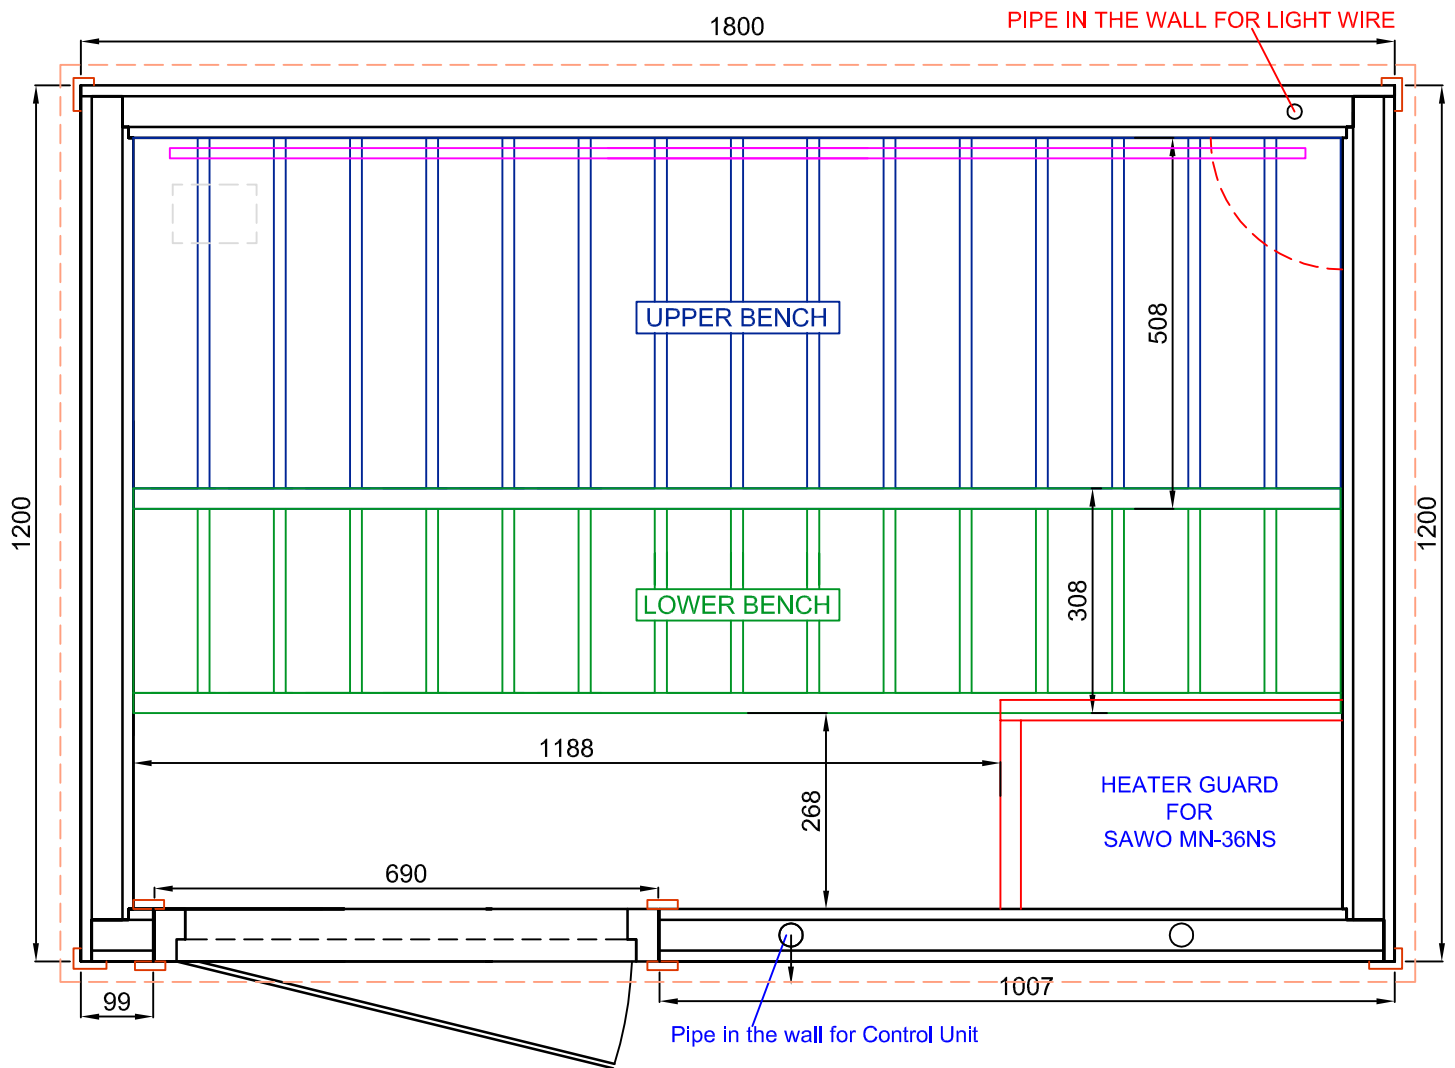

120x180 h TRADITIONAL SAUNA CABIN  
VIEW FROM THE TOP

OUTSIDE HEIGHT: 198 cm