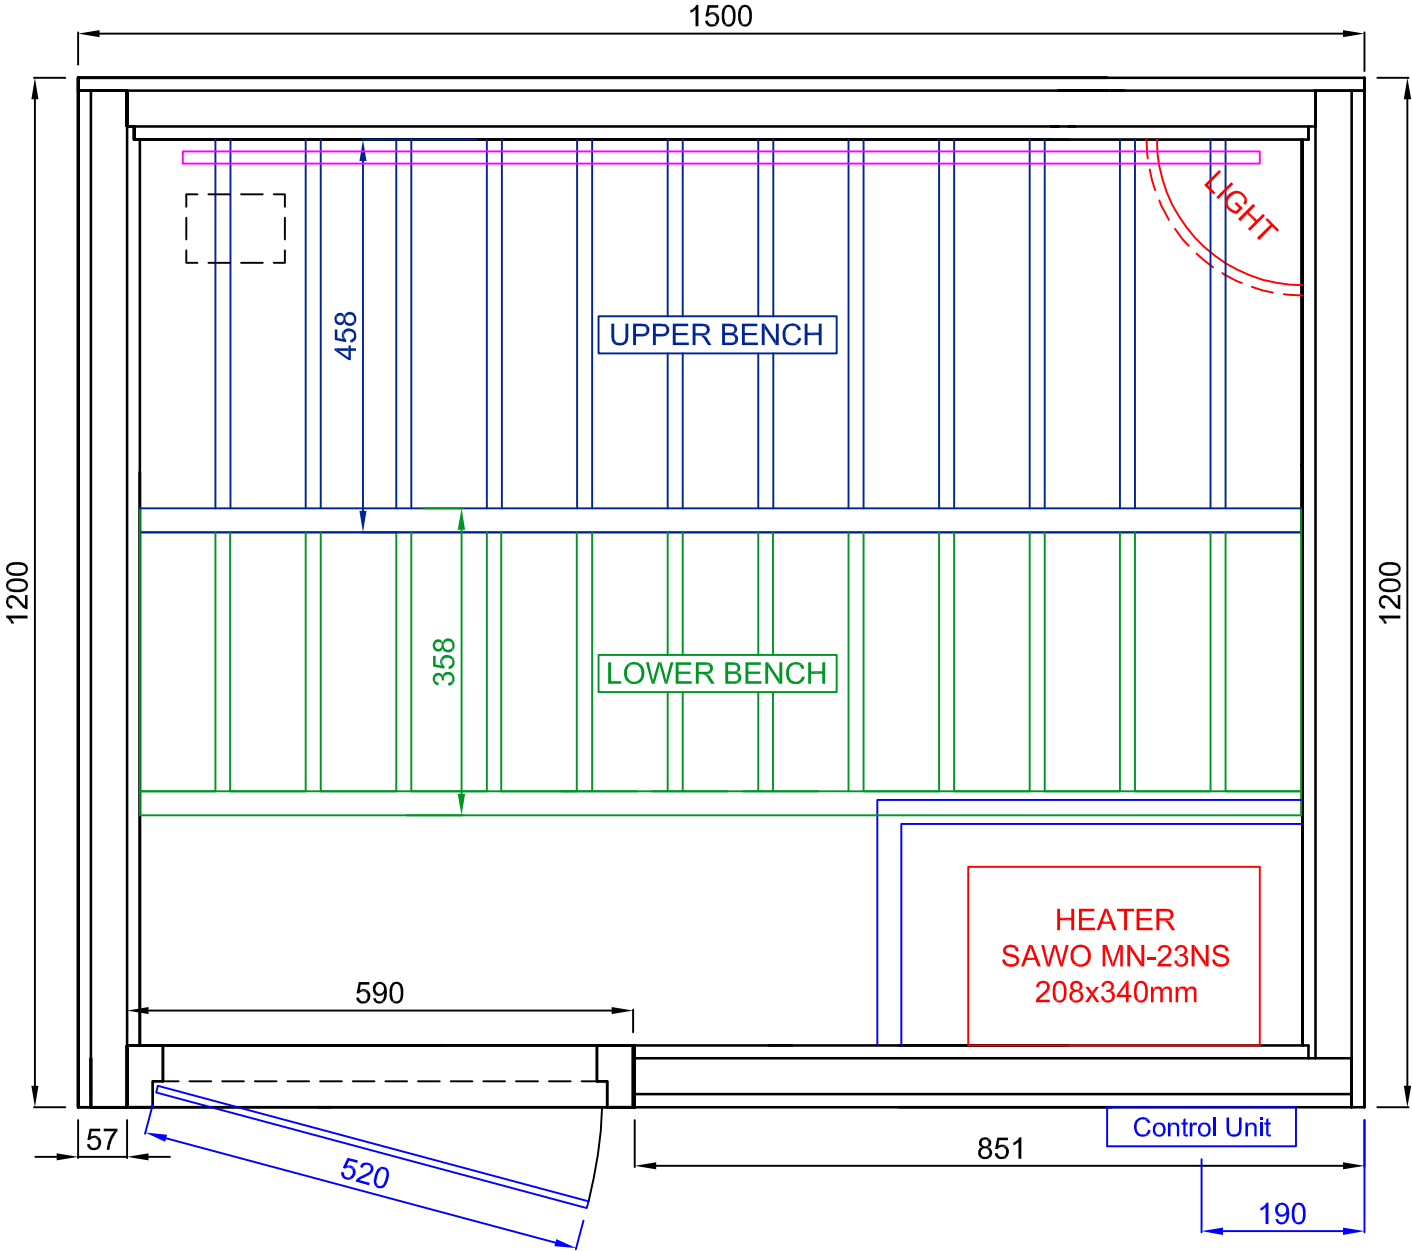

120x150 h TRADITIONAL SAUNACABIN

View from the top

Outside height: 205 cm
Material: Alder
Door glass: Bronze