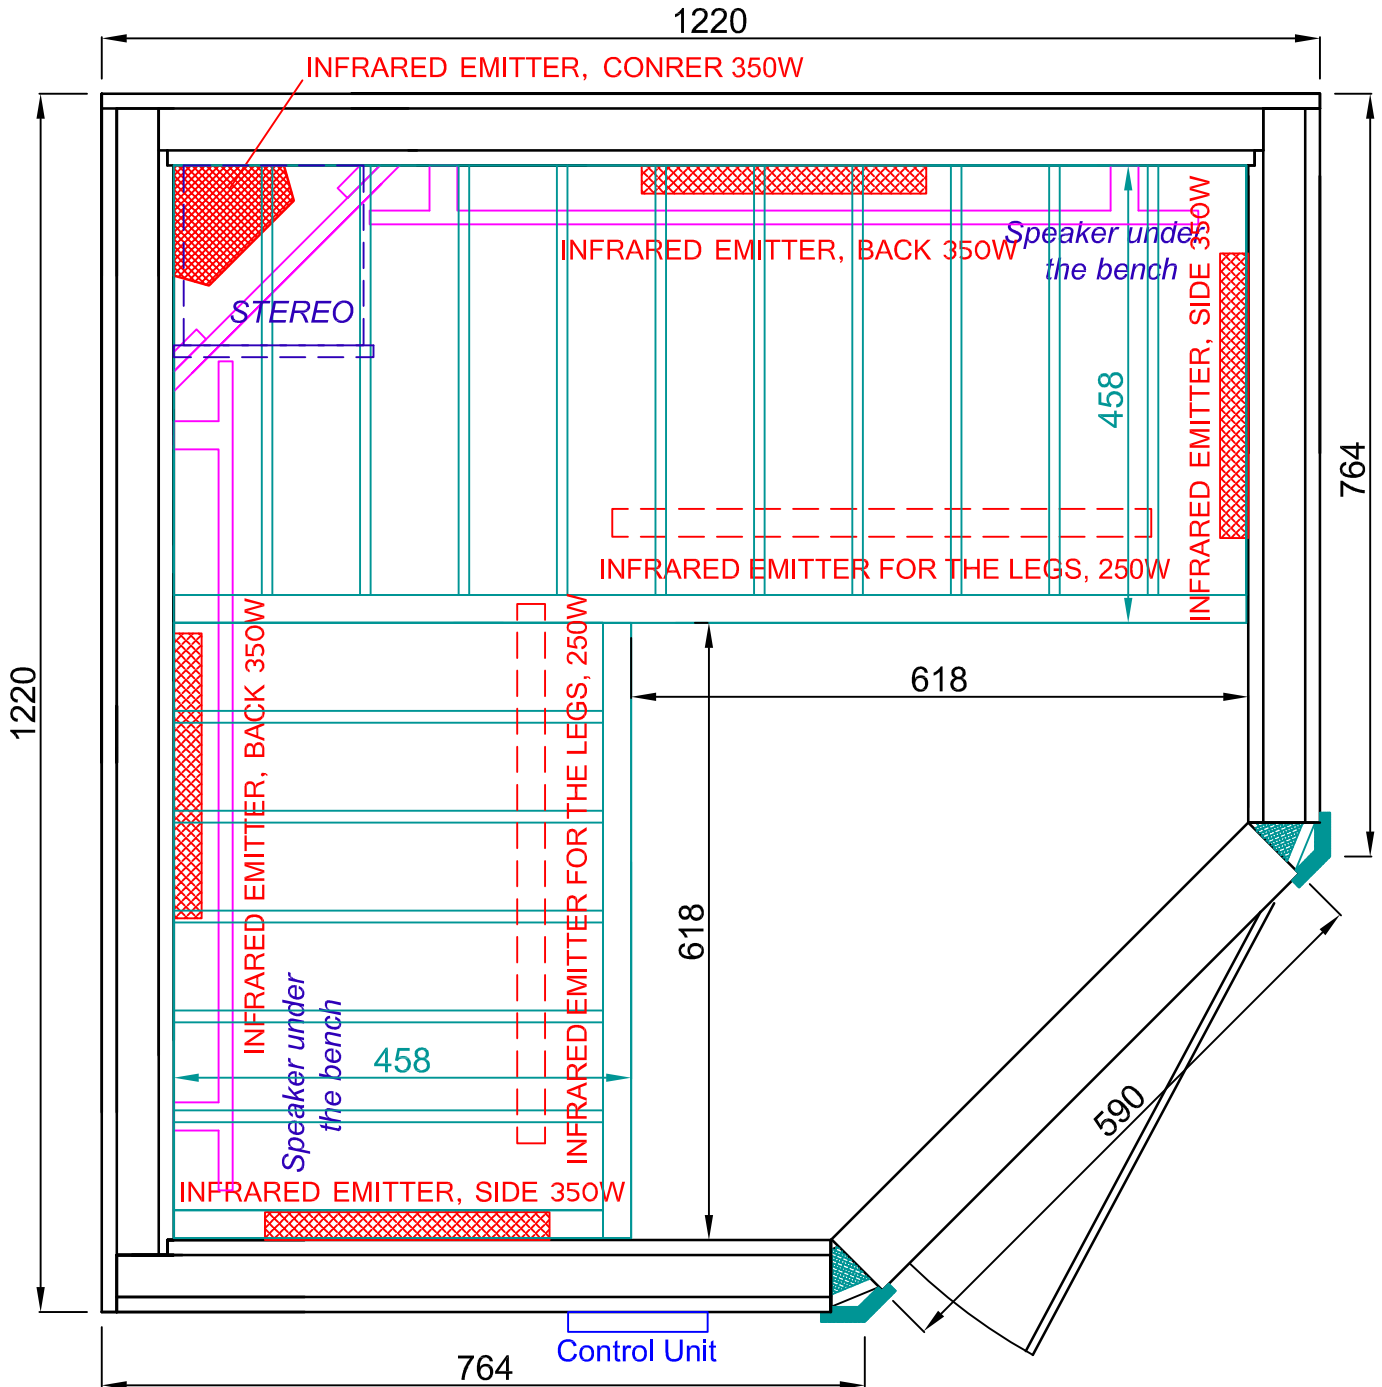

122x122C h INFRARED SAUNACABIN

View from the top

OUTSIDE HEIGHT: 205 cm

MATERIAL: Walls Spruce, Benches Thermoaspen

DOOR GLASS: Clear

POWER: 2250 W

OPTIC FIBRE WITH 155 LIGHT SPOT INSTALLED TO CEILING