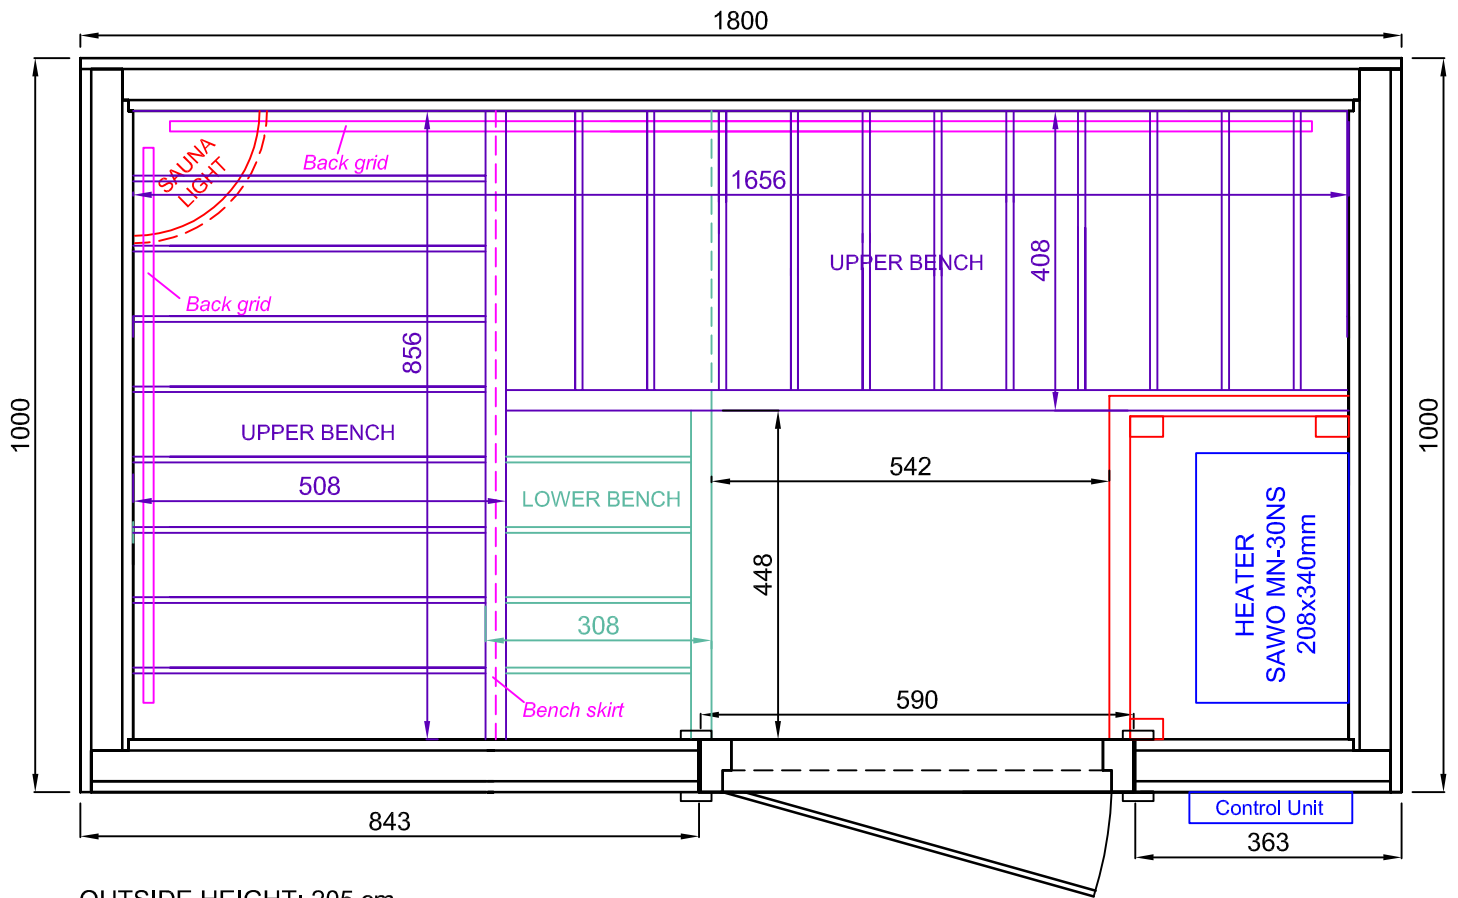

100x180 h TRADITIONAL SAUNACABIN

View from the top

OUTSIDE HEIGHT: 205 cm