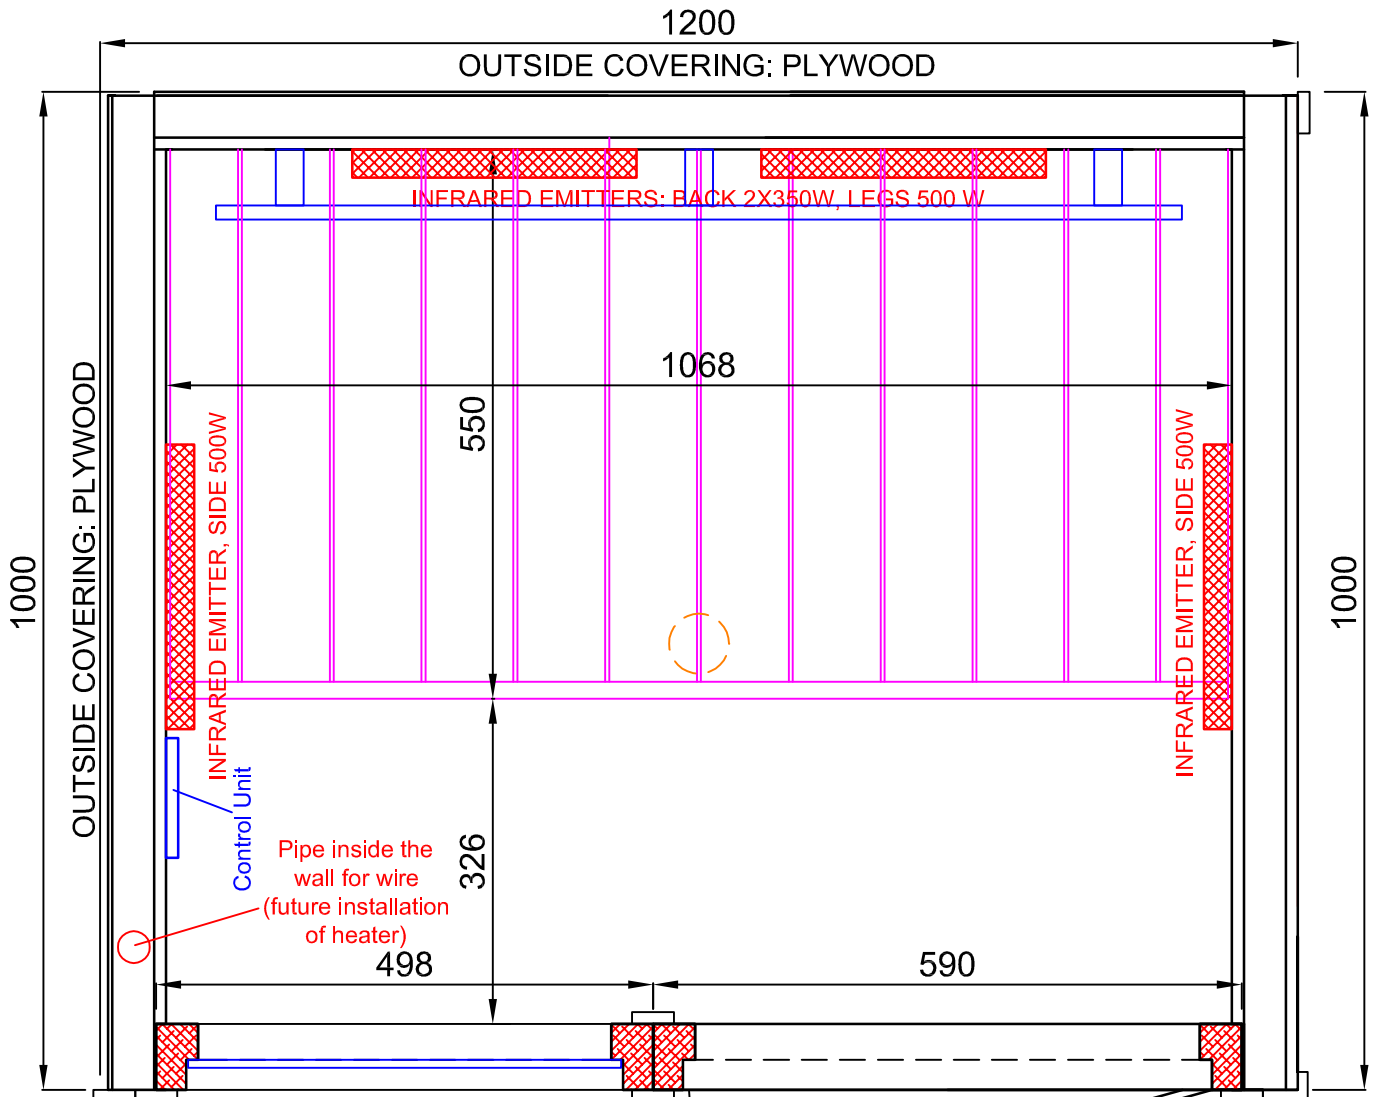

100x120 h Infrasauna "Rossetti"

View from the top

OUTSIDE HEIGHT: 198 cm
INFRARED POWER: 2200 W
MATERIAL: ASPEN (Betulla bianca)
DOOR/WINDOW GLASS: CRISTAL